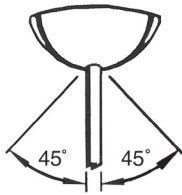

## Description

C96	Single Stem Canopy with hardware - less stem
S-6	6 inch stem
S-12	12 inch stem
S-18	18 inch stem 5/8" O.D.
S-24	24 inch stem
S-30	30 inch stem
S-36	36 inch stem
S-48	48 inch stem

C96-45	Swivel Stem Canopy with hardware - less stem
S-6	6 inch stem
S-12	12 inch stem
S-18	18 inch stem 5/8" O.D.
S-24	24 inch stem
S-30	30 inch stem
S-36	36 inch stem
S-48	48 inch stem