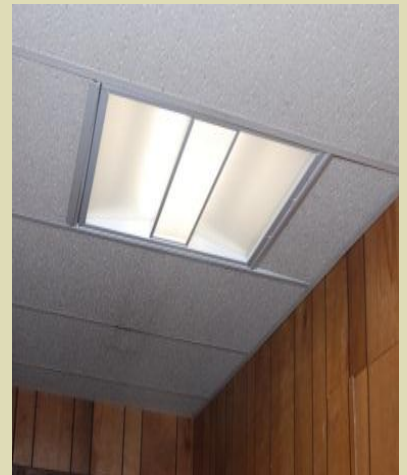

*A pallet
of Flexible
Options For You
To Create
Interior Lighting
Enhancements*