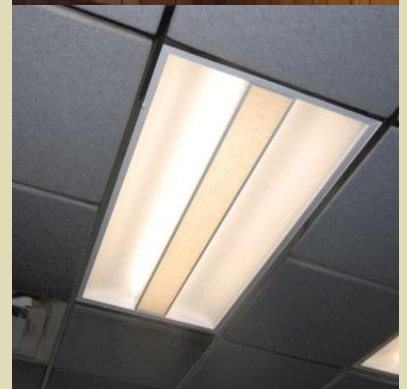

*Choose
YOUR
Style!*