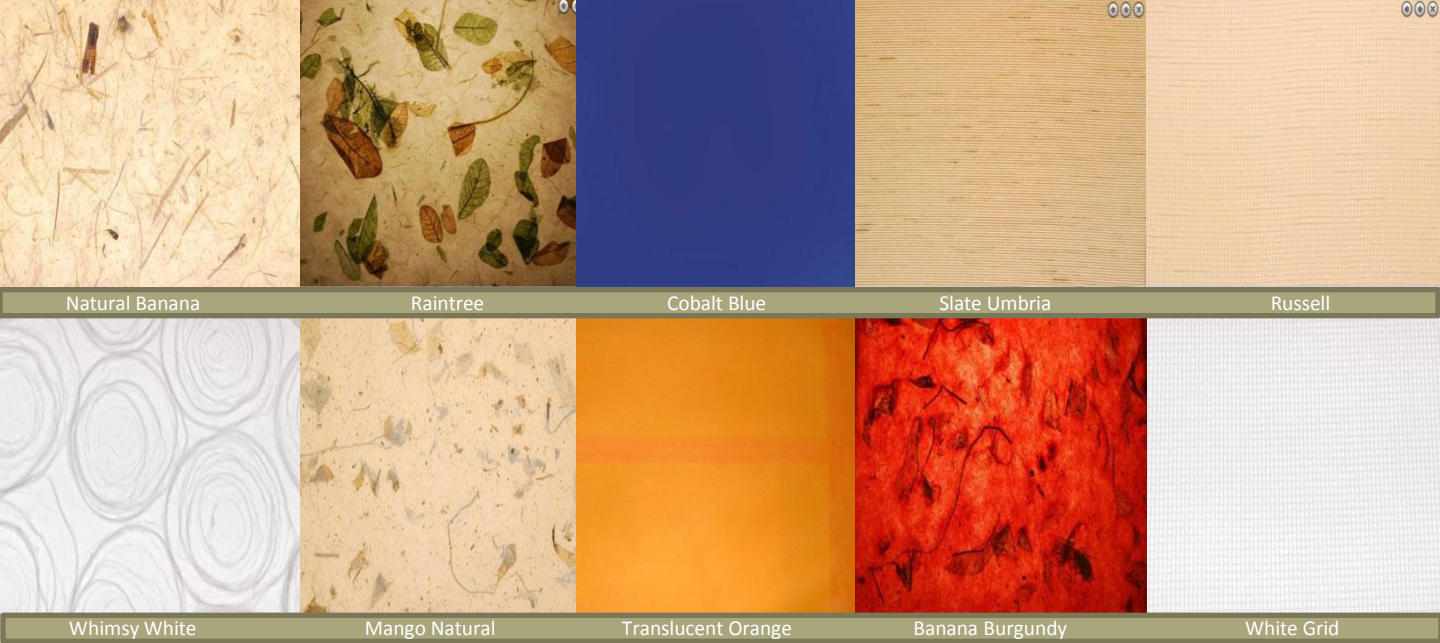

*A pallet  
of Flexible  
Options For You  
To Create  
Interior Lighting  
Enhancements*

*Choose  
YOUR  
Style!*

Natural Banana

Raintree

Cobalt Blue

Slate Umbria

Russell

Whimsy White

Mango Natural

Translucent Orange

Banana Burgundy

White Grid

**Center Lens Options:**

- DF: Double Frost (double side)
- SF: Single Frost (single side)
- OA: Opal Acrylic
- LV: Louver
- TW: Triple Wave
- SP: Striped Pattern
- PY: Pyramid pattern
- PF: Perforated
- WV: Wave
- WW: Whimsy White
- WC: White Grid
- MN: Mango Natural
- BB: Banana Burgundy
- NB: Natural Banana
- RT: Raintree

*Archi*  
*FLEX*  
**AFX Series**  
Options  
**Choose**  
**YOUR**  
**Style**  
Or Select a  
custom  
pattern

**Center Lens Options**

- SU: Slate Umbria
- RU: Russell
- CB: Cobalt Blue
- TO: Translucent Orange
- Side Lens (Wings) Options:**
- DF: DoubleFrost (double side texture)
- SF: SingleFrost (single side texture)
- OA: Opal Acrylic
- Door Frames:**
- RS: Flush White Steel
- WORS: Flush Steel with White Optics
- Lamps:**
- T5, T5/HO, T8
- Internal Reflector Options :**
- High Reflectance White Painted Steel
- Aluminum
- White Optics