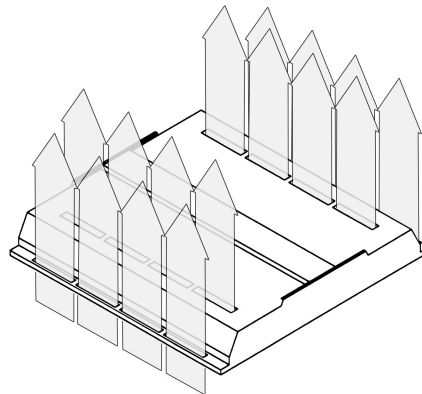

## AIR HANDLING

CG, CPG, EPG, ID, LG,  
PG, 5 PG AND RG SERIES

Side Slots  
(not available on ID or LG)

Both Top and Side Slots  
(not available on ID or LG)

Top Slots provide heat/air extraction.  
Side Slots provide air supply or return.  
Combination of Top and Side Slots offer full  
air capacity. Static models have a matching  
appearance for design continuity.

Optional top or side mount control Vanes  
modify air flow and may be adjusted from  
open to fully closed.