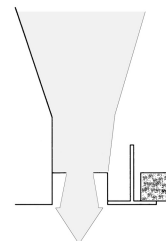

## AIR HANDLING

CG, CPG, EPG, ID, LG,  
PG, 5 PG AND RG SERIES

Side Slots  
(not available on ID or LG)

Both Top and Side Slots  
(not available on ID or LG)

Top Slots provide heat/air extraction.  
Side Slots provide air supply or return.  
Combination of Top and Side Slots offer full  
air capacity. Static models have a matching  
appearance for design continuity.

Optional top or side mount control Vanes  
modify air flow and may be adjusted from  
open to fully closed.

### Control Vanes

Partially  
Open

Fully  
Open