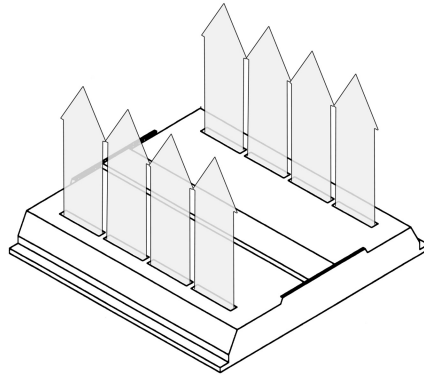

## AIR HANDLING

CG, CPG, EPG, ID, LG,  
PG, 5 PG AND RG SERIES

Side Slots  
(not available on ID or LG)

Both Top and Side Slots  
(not available on ID or LG)

Top Slots provide heat/air extraction.  
Side Slots provide air supply or return.  
Combination of Top and Side Slots offer full  
air capacity. Static models have a matching  
appearance for design continuity.

Optional top or side mount control Vanes  
modify air flow and may be adjusted from  
open to fully closed.