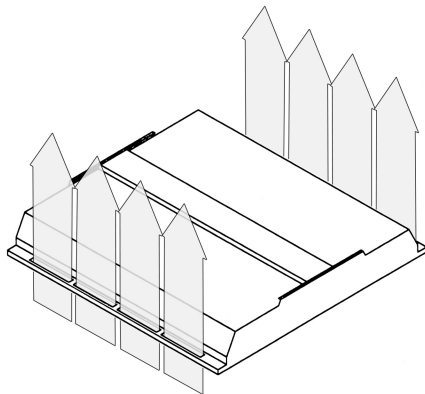

## AIR HANDLING

CG, CPG, EPG, ID, LG,  
PG, 5 PG AND RG SERIES

Side Slots  
(not available on ID or LG)

Both Top and Side Slots  
(not available on ID or LG)

Top Slots provide heat/air extraction.  
Side Slots provide air supply or return.  
Combination of Top and Side Slots offer full  
air capacity. Static models have a matching  
appearance for design continuity.

Optional top or side mount control Vanes  
modify air flow and may be adjusted from  
open to fully closed.