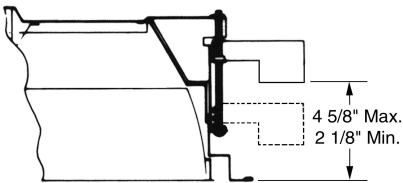

LUMAX LIGHTING

FLANGED FIXTURE ADJUSTMENT RANGE

EPF Series

Ceiling Opening:

- 1 x 4 12 1/8" x 48 1/8"
- 2 x 2 24 1/8" x 24 1/8"
- 2 x 4 24 1/8" x 48 1/8"

NF Series

Ceiling Opening:

- 1 x 4 7 7/8" x 49 7/8"

RF Series

Ceiling Opening:

- 1 x 4 12 1/8" x 48 1/8"
- 2 x 2 24 1/8" x 24 1/8"
- 2 x 4 24 1/8" x 48 1/8"

3 PF Series

Ceiling Opening:

- 1 x 4 12 1/8" x 48 1/8"
- 2 x 2 24 1/8" x 24 1/8"
- 2 x 4 24 1/8" x 48 1/8"

4 PF Series

Ceiling Opening:

- 1 x 4 12 1/8" x 48 1/8"
- 2 x 2 24 1/8" x 24 1/8"
- 2 x 4 24 1/8" x 48 1/8"

CPF Series

Ceiling Opening:

- 1 x 4 12 1/8" x 48 1/8"
- 2 x 2 24 1/8" x 24 1/8"
- 2 x 4 24 1/8" x 48 1/8"