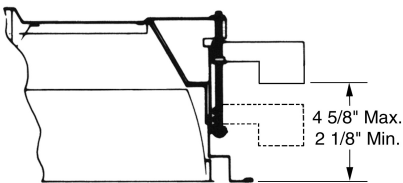

LUMAX LIGHTING

FLANGED FIXTURE ADJUSTMENT RANGE

EPF Series

Ceiling Opening:

- 1 x 4 12 1/8" x 48 1/8"
- 2 x 2 24 1/8" x 24 1/8"
- 2 x 4 24 1/8" x 48 1/8"

NF Series

Ceiling Opening:

- 1 x 4 7 7/8" x 49 7/8"

RF Series

Ceiling Opening:

- 1 x 4 12 1/8" x 48 1/8"
- 2 x 2 24 1/8" x 24 1/8"
- 2 x 4 24 1/8" x 48 1/8"

3 PF Series

Ceiling Opening:

- 1 x 4 12 1/8" x 48 1/8"
- 2 x 2 24 1/8" x 24 1/8"
- 2 x 4 24 1/8" x 48 1/8"

4 PF Series

Ceiling Opening:

- 1 x 4 12 1/8" x 48 1/8"
- 2 x 2 24 1/8" x 24 1/8"
- 2 x 4 24 1/8" x 48 1/8"

CPF Series

Ceiling Opening:

- 1 x 4 12 1/8" x 48 1/8"
- 2 x 2 24 1/8" x 24 1/8"
- 2 x 4 24 1/8" x 48 1/8"