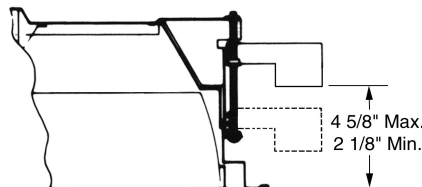

LUMAX LIGHTING

FLANGED FIXTURE ADJUSTMENT RANGE

EPF Series

Ceiling Opening:

- 1 x 4 12 1/8" x 48 1/8"
- 2 x 2 24 1/8" x 24 1/8"
- 2 x 4 24 1/8" x 48 1/8"

NF Series

Ceiling Opening:

- 1 x 4 7 7/8" x 49 7/8"

RF Series

Ceiling Opening:

- 1 x 4 12 1/8" x 48 1/8"
- 2 x 2 24 1/8" x 24 1/8"
- 2 x 4 24 1/8" x 48 1/8"

3 PF Series

Ceiling Opening:

- 1 x 4 12 1/8" x 48 1/8"
- 2 x 2 24 1/8" x 24 1/8"
- 2 x 4 24 1/8" x 48 1/8"

4 PF Series

Ceiling Opening:

- 1 x 4 12 1/8" x 48 1/8"
- 2 x 2 24 1/8" x 24 1/8"
- 2 x 4 24 1/8" x 48 1/8"

CPF Series

Ceiling Opening:

- 1 x 4 12 1/8" x 48 1/8"
- 2 x 2 24 1/8" x 24 1/8"
- 2 x 4 24 1/8" x 48 1/8"

5 PF Series

Ceiling Opening:

- 1 x 4 12 1/8" x 48 1/8"
- 2 x 2 24 1/8" x 24 1/8"
- 2 x 4 24 1/8" x 48 1/8"

CF Series

Ceiling Opening:

- 1 x 4 12 1/8" x 48 1/8"
- 2 x 2 24 1/8" x 24 1/8"
- 2 x 4 24 1/8" x 48 1/8"