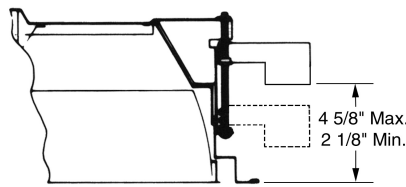

LUMAX LIGHTING

FLANGED FIXTURE ADJUSTMENT RANGE

EPF Series

Ceiling Opening:

- 1 x 4 12 1/8" x 48 1/8"
- 2 x 2 24 1/8" x 24 1/8"
- 2 x 4 24 1/8" x 48 1/8"

NF Series

Ceiling Opening:

- 1 x 4 7 7/8" x 49 7/8"

RF Series

Ceiling Opening:

- 1 x 4 12 1/8" x 48 1/8"
- 2 x 2 24 1/8" x 24 1/8"
- 2 x 4 24 1/8" x 48 1/8"

3 PF Series

Ceiling Opening:

- 1 x 4 12 1/8" x 48 1/8"
- 2 x 2 24 1/8" x 24 1/8"
- 2 x 4 24 1/8" x 48 1/8"

4 PF Series

Ceiling Opening:

- 1 x 4 12 1/8" x 48 1/8"
- 2 x 2 24 1/8" x 24 1/8"
- 2 x 4 24 1/8" x 48 1/8"

CPF Series

Ceiling Opening:

- 1 x 4 12 1/8" x 48 1/8"
- 2 x 2 24 1/8" x 24 1/8"
- 2 x 4 24 1/8" x 48 1/8"

5 PF Series

Ceiling Opening:

- 1 x 4 12 1/8" x 48 1/8"
- 2 x 2 24 1/8" x 24 1/8"
- 2 x 4 24 1/8" x 48 1/8"

CF Series

Ceiling Opening:

- 1 x 4 12 1/8" x 48 1/8"
- 2 x 2 24 1/8" x 24 1/8"
- 2 x 4 24 1/8" x 48 1/8"