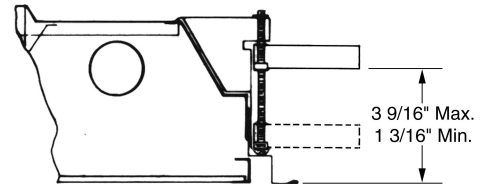

LUMAX LIGHTING

FLANGED FIXTURE ADJUSTMENT RANGE

EPF Series

Ceiling Opening:

- 1 x 4 12 1/8" x 48 1/8"
- 2 x 2 24 1/8" x 24 1/8"
- 2 x 4 24 1/8" x 48 1/8"

NF Series

Ceiling Opening:

- 1 x 4 7 7/8" x 49 7/8"

RF Series

Ceiling Opening:

- 1 x 4 12 1/8" x 48 1/8"
- 2 x 2 24 1/8" x 24 1/8"
- 2 x 4 24 1/8" x 48 1/8"

3 PF Series

Ceiling Opening:

- 1 x 4 12 1/8" x 48 1/8"
- 2 x 2 24 1/8" x 24 1/8"
- 2 x 4 24 1/8" x 48 1/8"

4 PF Series

Ceiling Opening:

- 1 x 4 12 1/8" x 48 1/8"
- 2 x 2 24 1/8" x 24 1/8"
- 2 x 4 24 1/8" x 48 1/8"

CPF Series

Ceiling Opening:

- 1 x 4 12 1/8" x 48 1/8"
- 2 x 2 24 1/8" x 24 1/8"
- 2 x 4 24 1/8" x 48 1/8"

5 PF Series

Ceiling Opening:

- 1 x 4 12 1/8" x 48 1/8"
- 2 x 2 24 1/8" x 24 1/8"
- 2 x 4 24 1/8" x 48 1/8"

CF Series

Ceiling Opening:

- 1 x 4 12 1/8" x 48 1/8"
- 2 x 2 24 1/8" x 24 1/8"
- 2 x 4 24 1/8" x 48 1/8"