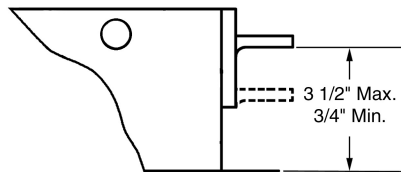

LUMAX LIGHTING

FLANGED FIXTURE ADJUSTMENT RANGE

EPF Series

Ceiling Opening:

- 1 x 4 12 1/8" x 48 1/8"
- 2 x 2 24 1/8" x 24 1/8"
- 2 x 4 24 1/8" x 48 1/8"

NF Series

Ceiling Opening:

- 1 x 4 7 7/8" x 49 7/8"

RF Series

Ceiling Opening:

- 1 x 4 12 1/8" x 48 1/8"
- 2 x 2 24 1/8" x 24 1/8"
- 2 x 4 24 1/8" x 48 1/8"

3 PF Series

Ceiling Opening:

- 1 x 4 12 1/8" x 48 1/8"
- 2 x 2 24 1/8" x 24 1/8"
- 2 x 4 24 1/8" x 48 1/8"

4 PF Series

Ceiling Opening:

- 1 x 4 12 1/8" x 48 1/8"
- 2 x 2 24 1/8" x 24 1/8"
- 2 x 4 24 1/8" x 48 1/8"

CPF Series

Ceiling Opening:

- 1 x 4 12 1/8" x 48 1/8"
- 2 x 2 24 1/8" x 24 1/8"
- 2 x 4 24 1/8" x 48 1/8"