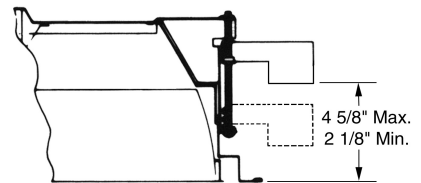

LUMAX LIGHTING

FLANGED FIXTURE ADJUSTMENT RANGE

EPF Series

Ceiling Opening:

- 1 x 4 12 1/8" x 48 1/8"
- 2 x 2 24 1/8" x 24 1/8"
- 2 x 4 24 1/8" x 48 1/8"

NF Series

Ceiling Opening:

- 1 x 4 7 7/8" x 49 7/8"

RF Series

Ceiling Opening:

- 1 x 4 12 1/8" x 48 1/8"
- 2 x 2 24 1/8" x 24 1/8"
- 2 x 4 24 1/8" x 48 1/8"

3 PF Series

Ceiling Opening:

- 1 x 4 12 1/8" x 48 1/8"
- 2 x 2 24 1/8" x 24 1/8"
- 2 x 4 24 1/8" x 48 1/8"

4 PF Series

Ceiling Opening:

- 1 x 4 12 1/8" x 48 1/8"
- 2 x 2 24 1/8" x 24 1/8"
- 2 x 4 24 1/8" x 48 1/8"

CPF Series

Ceiling Opening:

- 1 x 4 12 1/8" x 48 1/8"
- 2 x 2 24 1/8" x 24 1/8"
- 2 x 4 24 1/8" x 48 1/8"

5 PF Series

Ceiling Opening:

- 1 x 4 12 1/8" x 48 1/8"
- 2 x 2 24 1/8" x 24 1/8"
- 2 x 4 24 1/8" x 48 1/8"

CF Series

Ceiling Opening:

- 1 x 4 12 1/8" x 48 1/8"
- 2 x 2 24 1/8" x 24 1/8"
- 2 x 4 24 1/8" x 48 1/8"