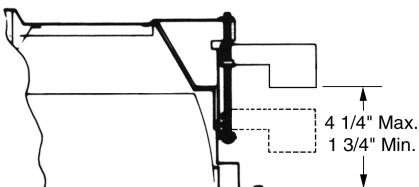

LUMAX LIGHTING

FLANGED FIXTURE ADJUSTMENT RANGE

EPF Series

Ceiling Opening:

- 1 x 4 12 1/8" x 48 1/8"
- 2 x 2 24 1/8" x 24 1/8"
- 2 x 4 24 1/8" x 48 1/8"

NF Series

Ceiling Opening:

- 1 x 4 7 7/8" x 49 7/8"

RF Series

Ceiling Opening:

- 1 x 4 12 1/8" x 48 1/8"
- 2 x 2 24 1/8" x 24 1/8"
- 2 x 4 24 1/8" x 48 1/8"

3 PF Series

Ceiling Opening:

- 1 x 4 12 1/8" x 48 1/8"
- 2 x 2 24 1/8" x 24 1/8"
- 2 x 4 24 1/8" x 48 1/8"

4 PF Series

Ceiling Opening:

- 1 x 4 12 1/8" x 48 1/8"
- 2 x 2 24 1/8" x 24 1/8"
- 2 x 4 24 1/8" x 48 1/8"

CPF Series

Ceiling Opening:

- 1 x 4 12 1/8" x 48 1/8"
- 2 x 2 24 1/8" x 24 1/8"
- 2 x 4 24 1/8" x 48 1/8"

5 PF Series

Ceiling Opening:

- 1 x 4 12 1/8" x 48 1/8"
- 2 x 2 24 1/8" x 24 1/8"
- 2 x 4 24 1/8" x 48 1/8"

CF Series

Ceiling Opening:

- 1 x 4 12 1/8" x 48 1/8"
- 2 x 2 24 1/8" x 24 1/8"
- 2 x 4 24 1/8" x 48 1/8"