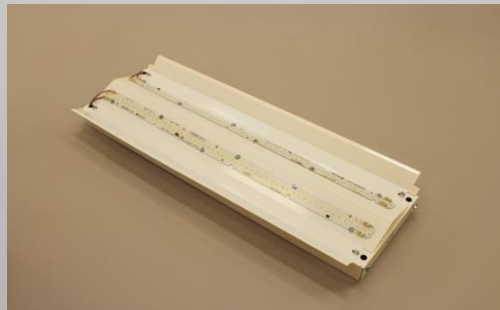

Lyric Center Lensed LED Luminaire With Back Access LCB LED

- High Performance, High Efficacy
- Cleaner Look without door frame
- Easy Board/Driver Access
- Less Materials, Lower Costs
- DLC Approved

LUMAX
LIGHTING®

LUMAX LIGHTING®

Ideal for:

- Offices
- Classrooms
- Hospitals & Healthcare

Board / Driver Compartment easily removes from the back of fixture

Performance:

- Full light distribution
- Long life LED's
- Exclusive fixture/reflector design

Choose from Exciting Lens Options:

- White Opal Acrylic (OA) – great look, good light transmission
- Frosted Acrylic Ribbed (FAR) - Very good light transmission
- Pattern Film (PF) – Excellent light transmission, highest efficacy