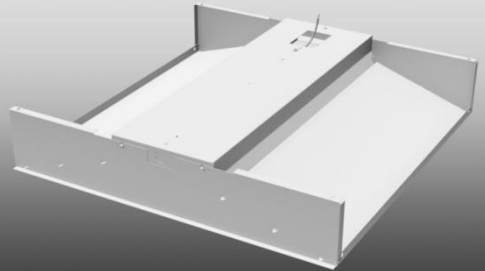

Lyric Center Lensed LED Luminaire With Back Access LCB LED

- High Performance, High Efficacy
- Cleaner Look without door frame
- Easy Board/Driver Access
- Less Materials, Lower Costs
- DLC Approved

LUMAX
LIGHTING®

LUMAX LIGHTING®

Ideal for:

- Offices
- Classrooms
- Hospitals & Healthcare

Board / Driver Compartment easily removes from the back of fixture

Performance:

- Full light distribution
- Long life LED's
- Exclusive fixture/reflector design