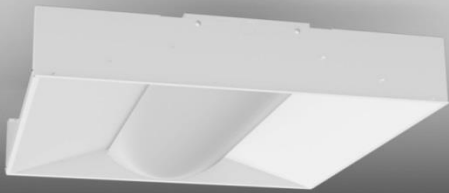

Lyric Center Lensed LED Luminaire With Back Access LCB LED

- High Performance, High Efficacy
- Cleaner Look without door frame
- Easy Board/Driver Access
- Less Materials, Lower Costs
- DLC Approved

LUMAX
LIGHTING®

LUMAX LIGHTING®

Ideal for:

- Offices
- Classrooms
- Hospitals & Healthcare

Board / Driver Compartment easily removes from the back of fixture

Performance:

- Full light distribution
- Long life LED's
- Exclusive fixture/reflector design