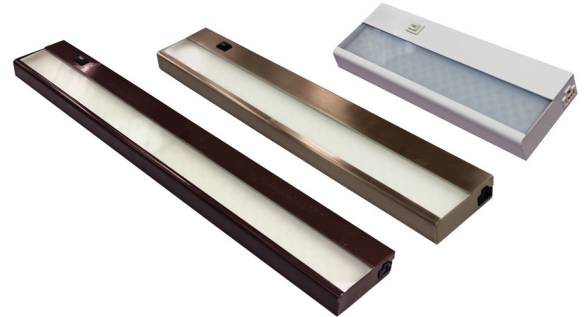

JOB _____

TYPE _____

CATALOG # _____

APPLICATION

- SLEEK, CRISP VERSATILE TASK AND ACCENT FIXTURES FOR MOUNTING UNDER SHELVES OR IN/UNDER CABINETRY.
- 1" PROFILE ALLOWS FOR FIXTURE CONCEALMENT.

FINISH

- AVAILABLE IN WHITE, BRONZE, AND BRUSHED NICKLE FINISHES.

CONSTRUCTION

- DIE-FORMED STEEL HOUSING.
- COMPLETE SET OF KNOCKOUTS FOR HARD WIRING.
- 6' POWER CORD STANDARD.
- KEY HOLE MOUNTING SLOTS.
- FROSTED GLASS DIFFUSER.
- LINKABLE UP TO 10 UNITS.
- 18" CONNECTING CORD STANDARD.
- AVAILABLE IN 12", 21", 24", 33" AND 42" LENGTHS.
- 4,000° K LED WHITE LIGHT.
- ROMEX CONNECTOR INCLUDED.
- HIGH / LOW / OFF ROCKER SWITCH
- DOES NOT MEET MADE IN USA OR BAA REQUIREMENTS.

ELECTRICAL

- 120 VOLT INPUT.
- HARD WIRE OR PLUG-IN.
-  LISTED
- 40,000 AVERAGE LIFE OF LED'S.

LEDUC SERIES

LED UNDERCABINET LIGHTING CONTRACTOR SERIES

ORDERING GUIDE

EXAMPLE: LEDUC12WH

SERIES	SIZE	FINISH	
LEDUC	12	WH	Size: 12 - 12.75"Lx3.5"Wx1"H 21 - 21.75"Lx3.5"Wx1"H 24 - 25"Lx3.5"Wx1"H 33 - 34"Lx3.5"Wx1"H 42 - 43.25"Lx3.5"Wx1"H FINISH: WH - WHITE BZ - BRONZE BN - BRUSHED NICKLE WATTS: 12" - 4 WATT (300 LUMENS) 21" - 7 WATT (540 LUMENS) 24" - 8 WATT (600 LUMENS) 33" - 12 WATT (840 LUMENS) 42" - 15 WATT (1080 LUMENS)
	21	BZ	
	24	BN	
	33		
	42		